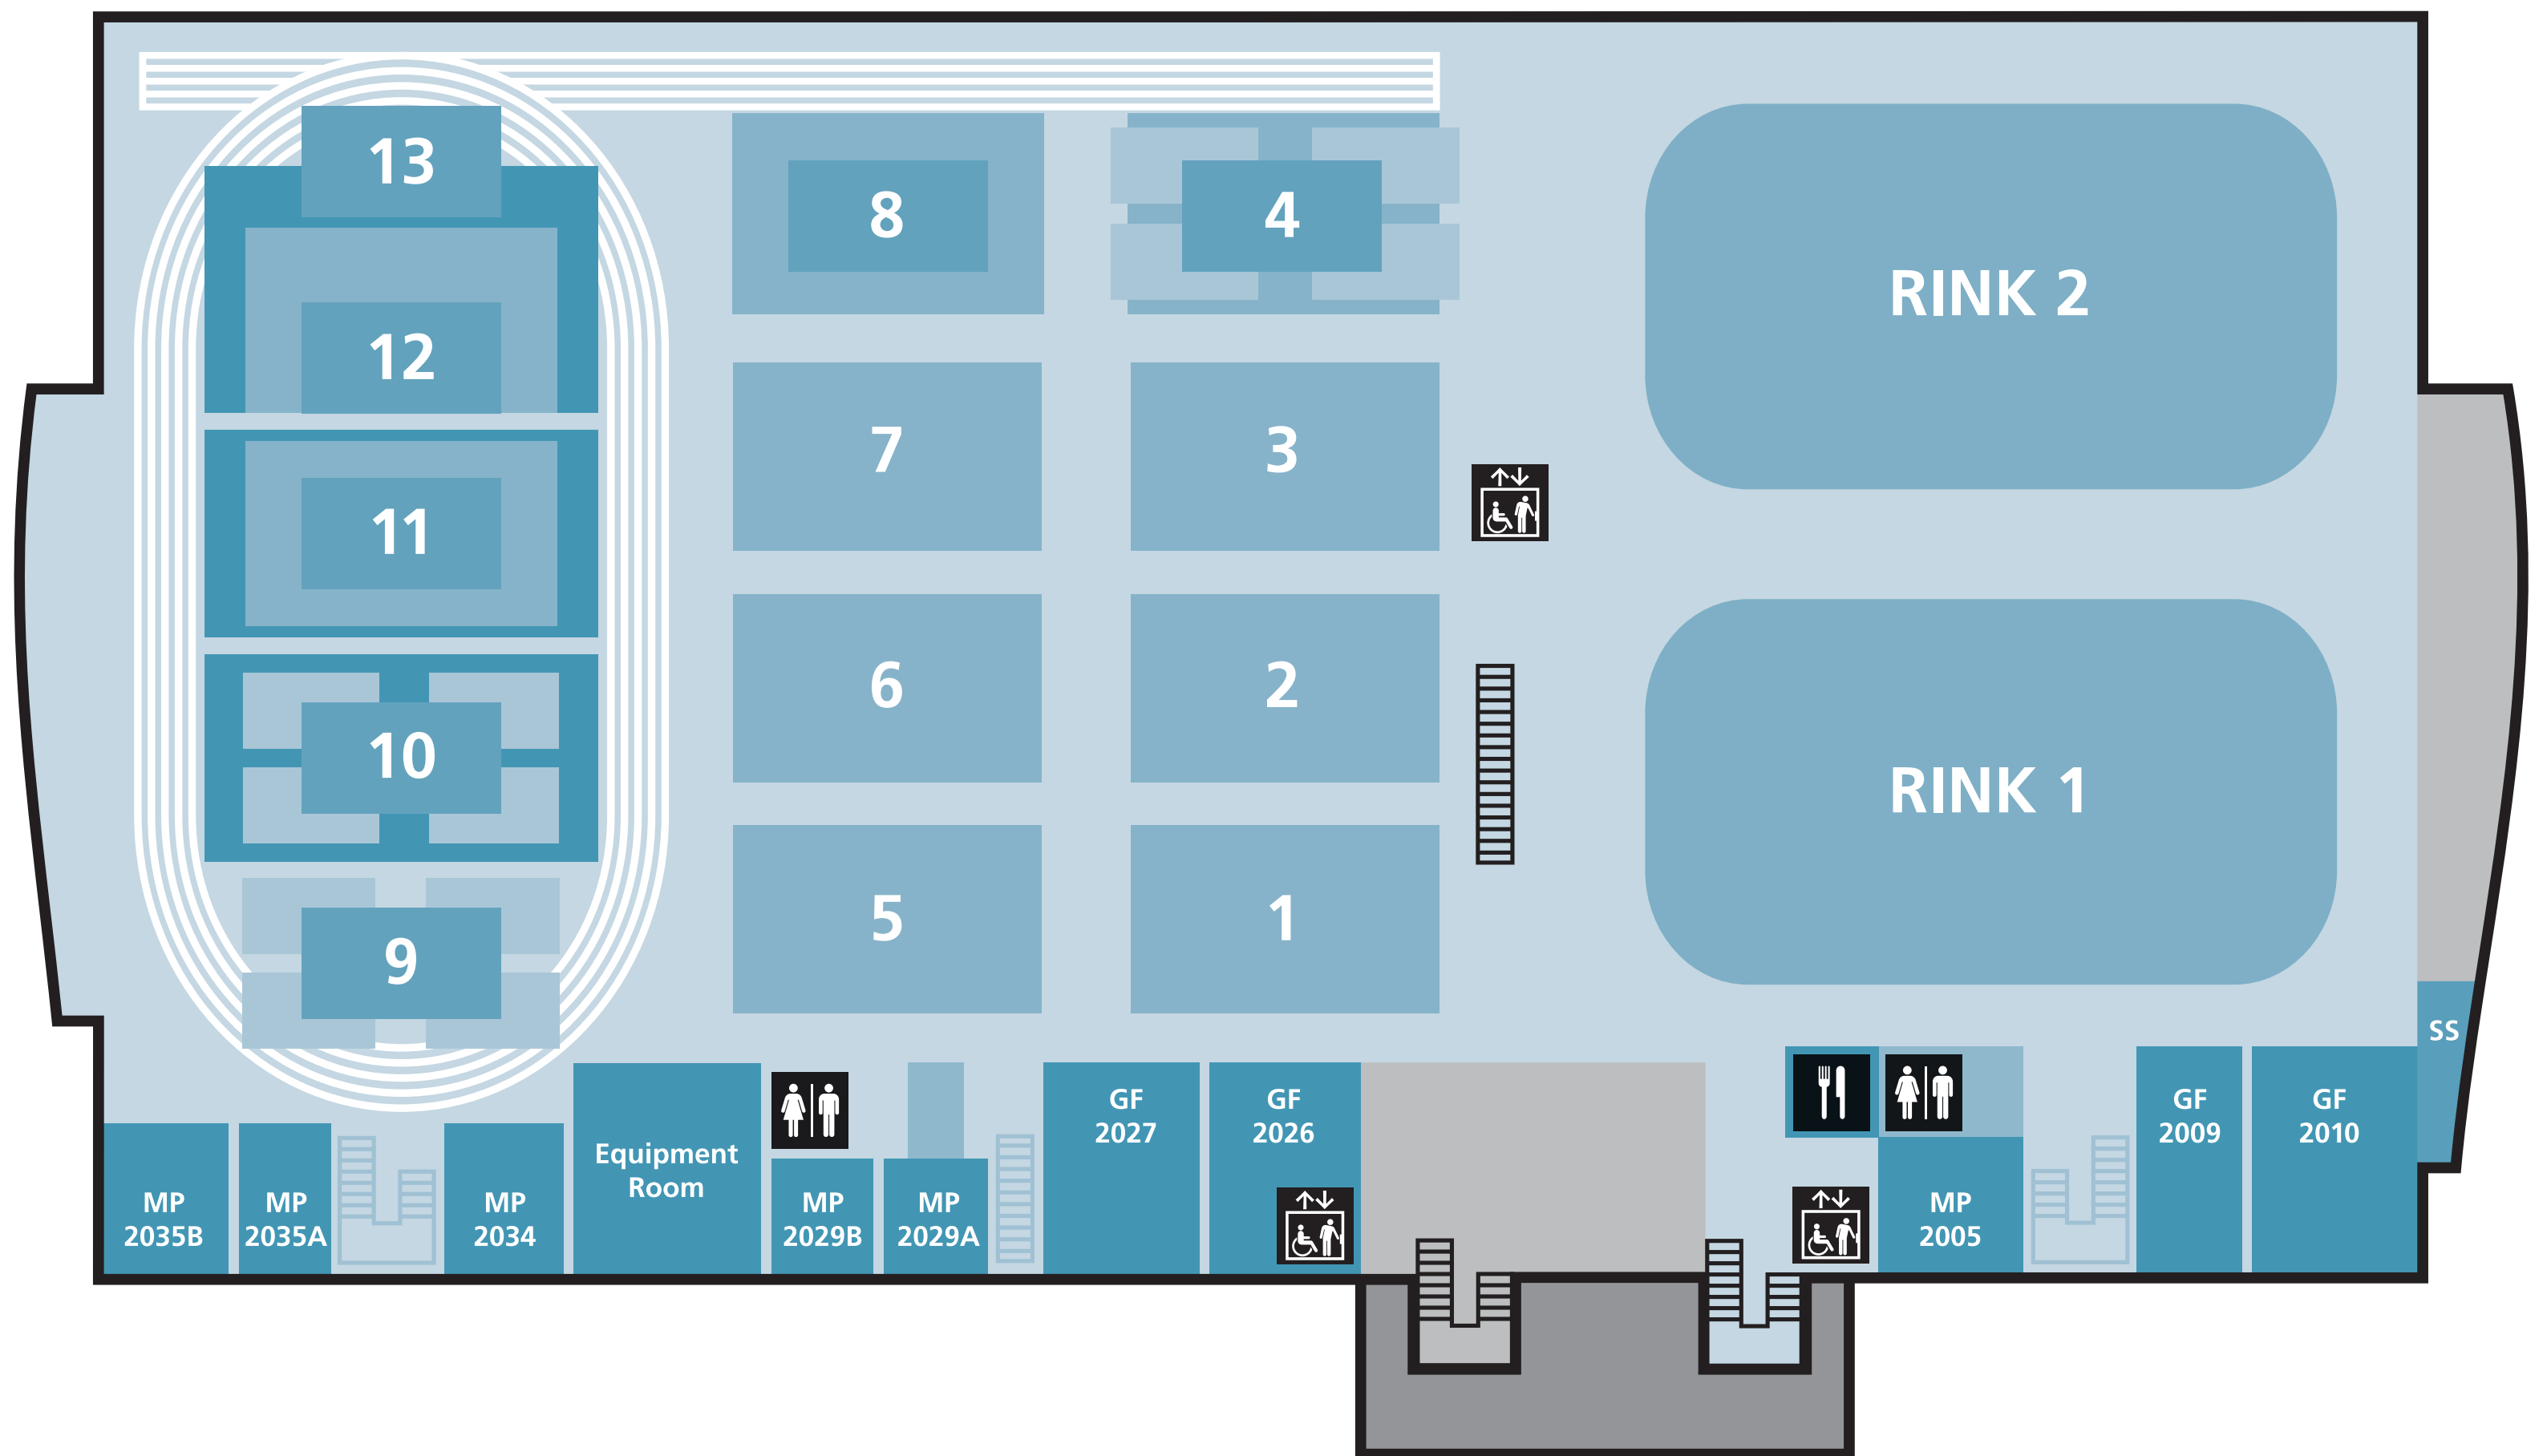

## LEVEL 3

Fitness Centre  
Legacy Suite

## LEVEL 2

Courts  
Equipment Room  
Group Fitness Studio (GF)  
Ice  
Multi-purpose Rooms (MP)  
Skate Shop (SS)  
Track

## LEVEL 1

Child Minding (CM)  
LifeMark Sport Medicine  
Locker Rooms  
Meeting Rooms (MR)  
Parkade  
Referee Rooms (RR)  
Riverport Paddling  
Team Rooms (TR)