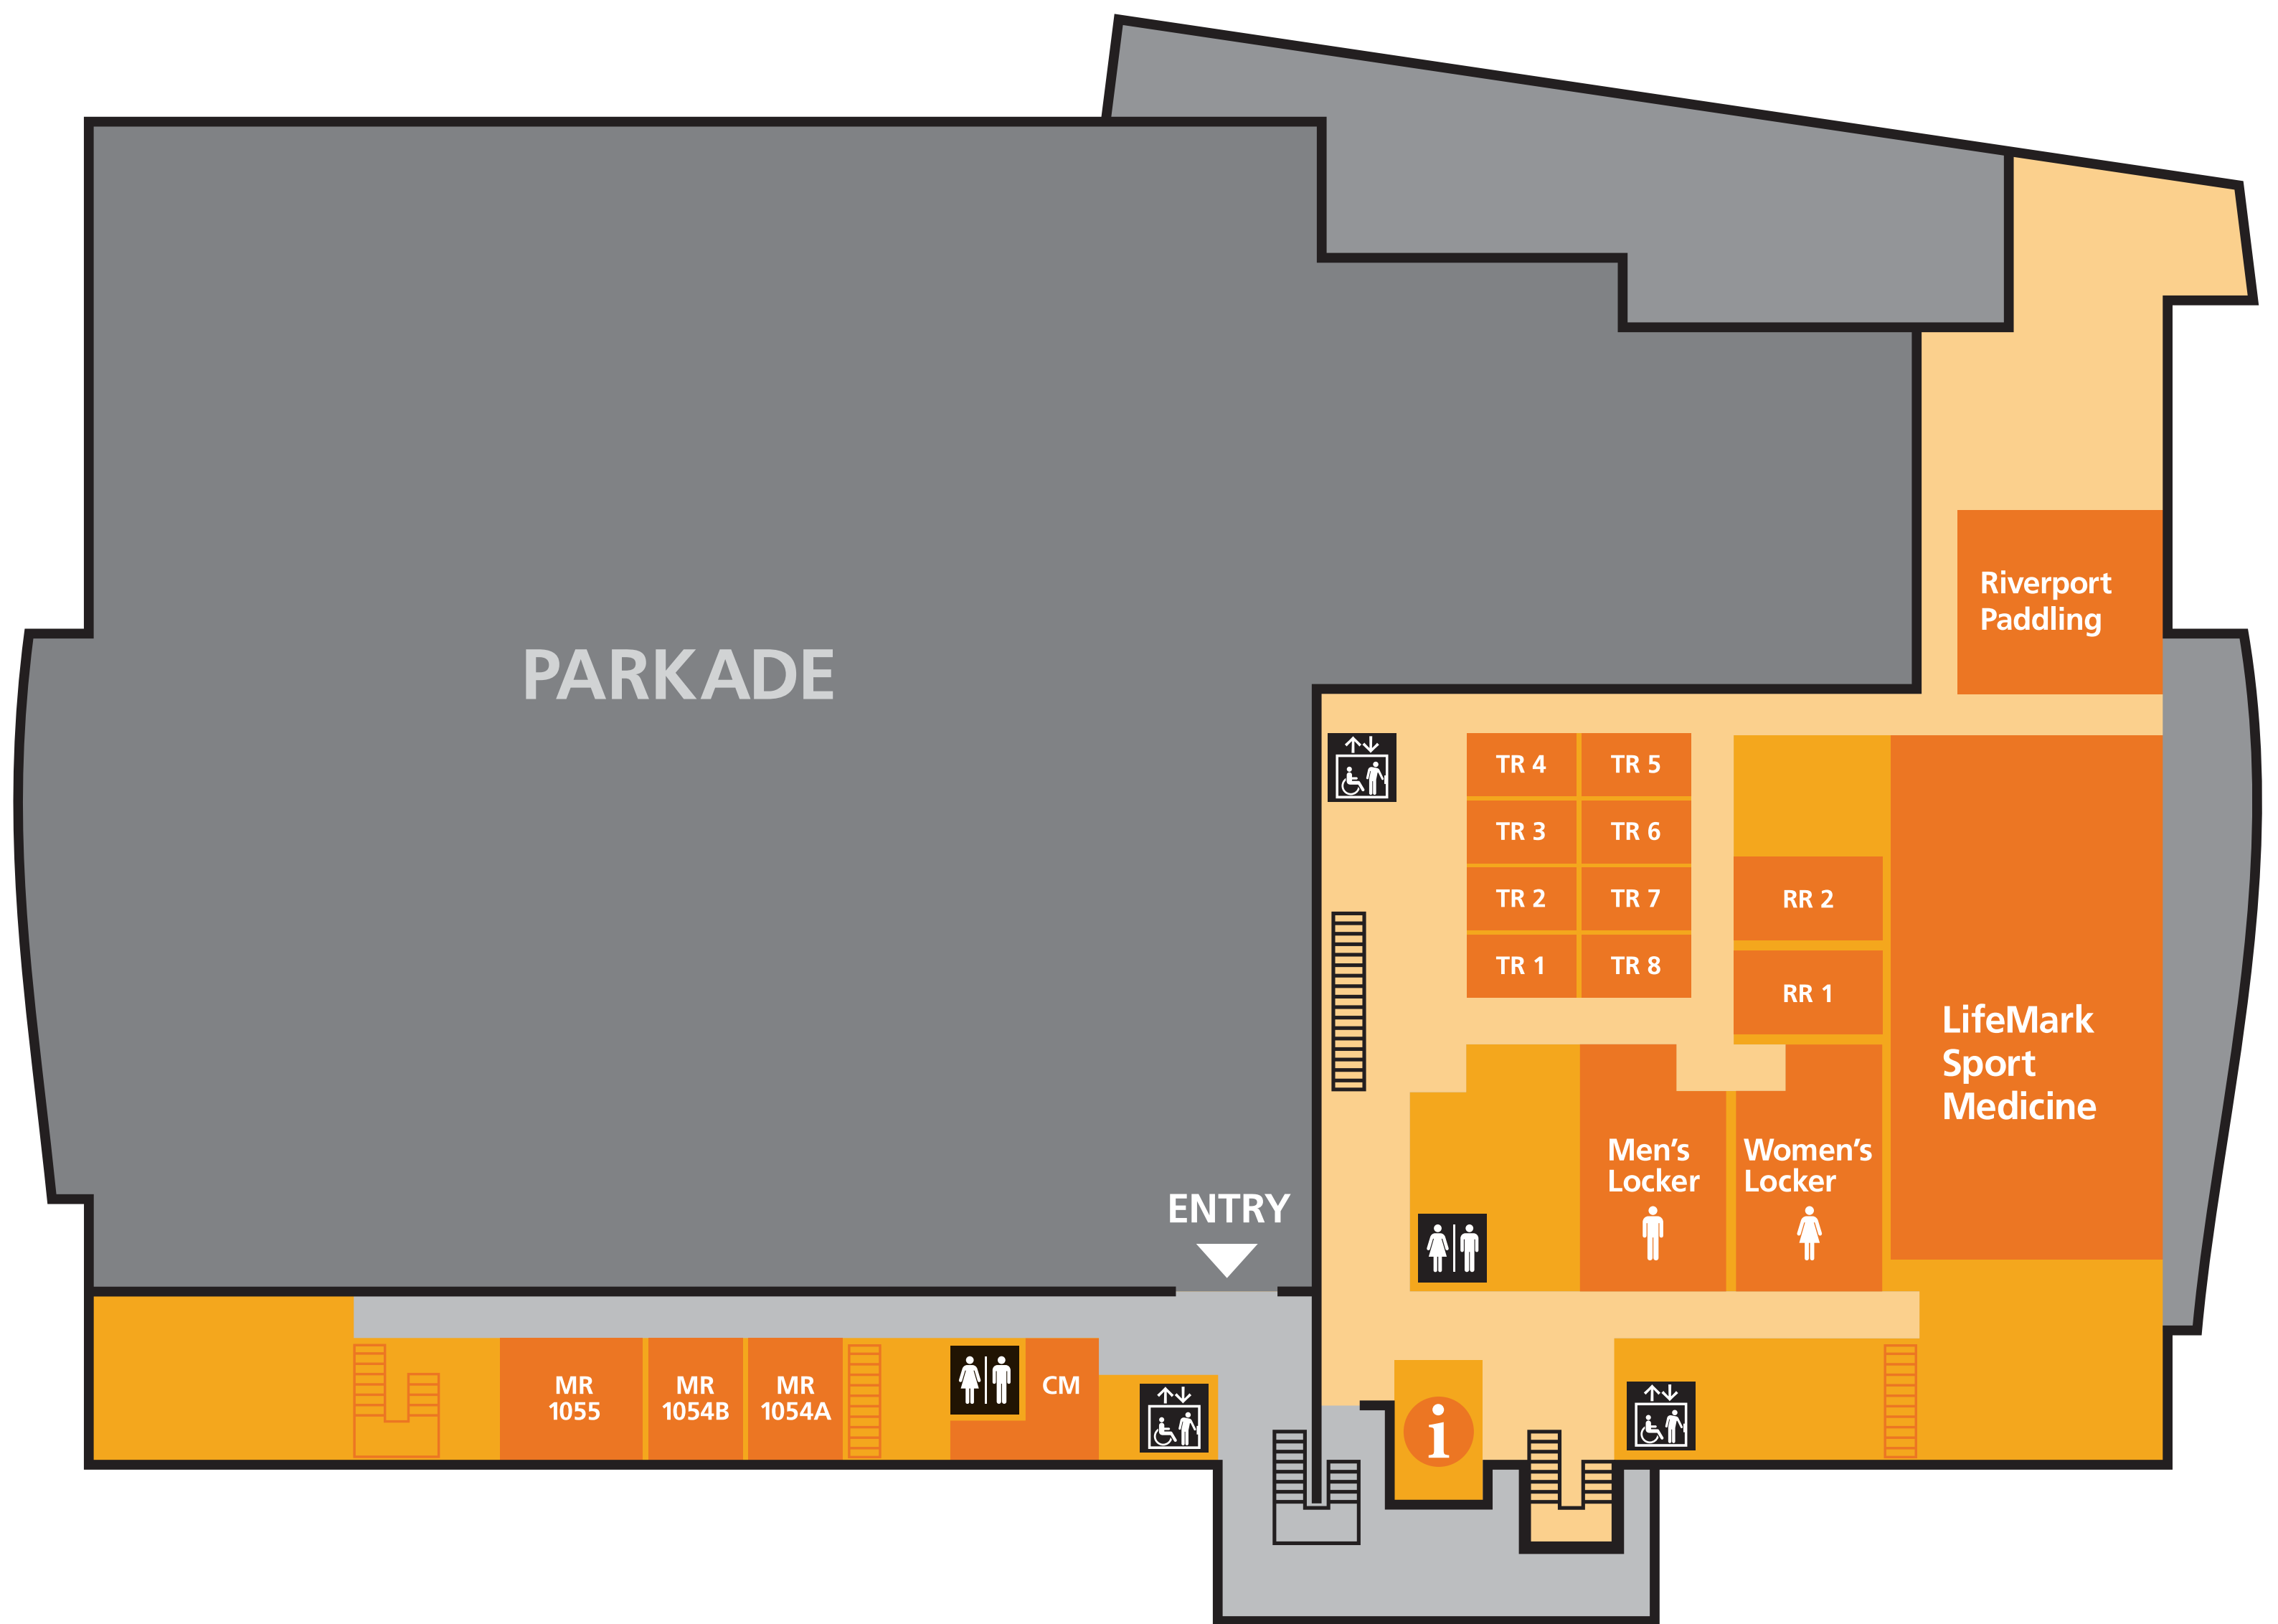

LEVEL 3

Fitness Centre
Legacy Suite

LEVEL 2

Courts
Equipment Room
Group Fitness Studio (GF)
Ice
Multi-purpose Rooms (MP)
Skate Shop (SS)
Track

LEVEL 1

Child Minding (CM)
LifeMark Sport Medicine
Locker Rooms
Meeting Rooms (MR)
Parkade
Referee Rooms (RR)
Riverport Paddling
Team Rooms (TR)