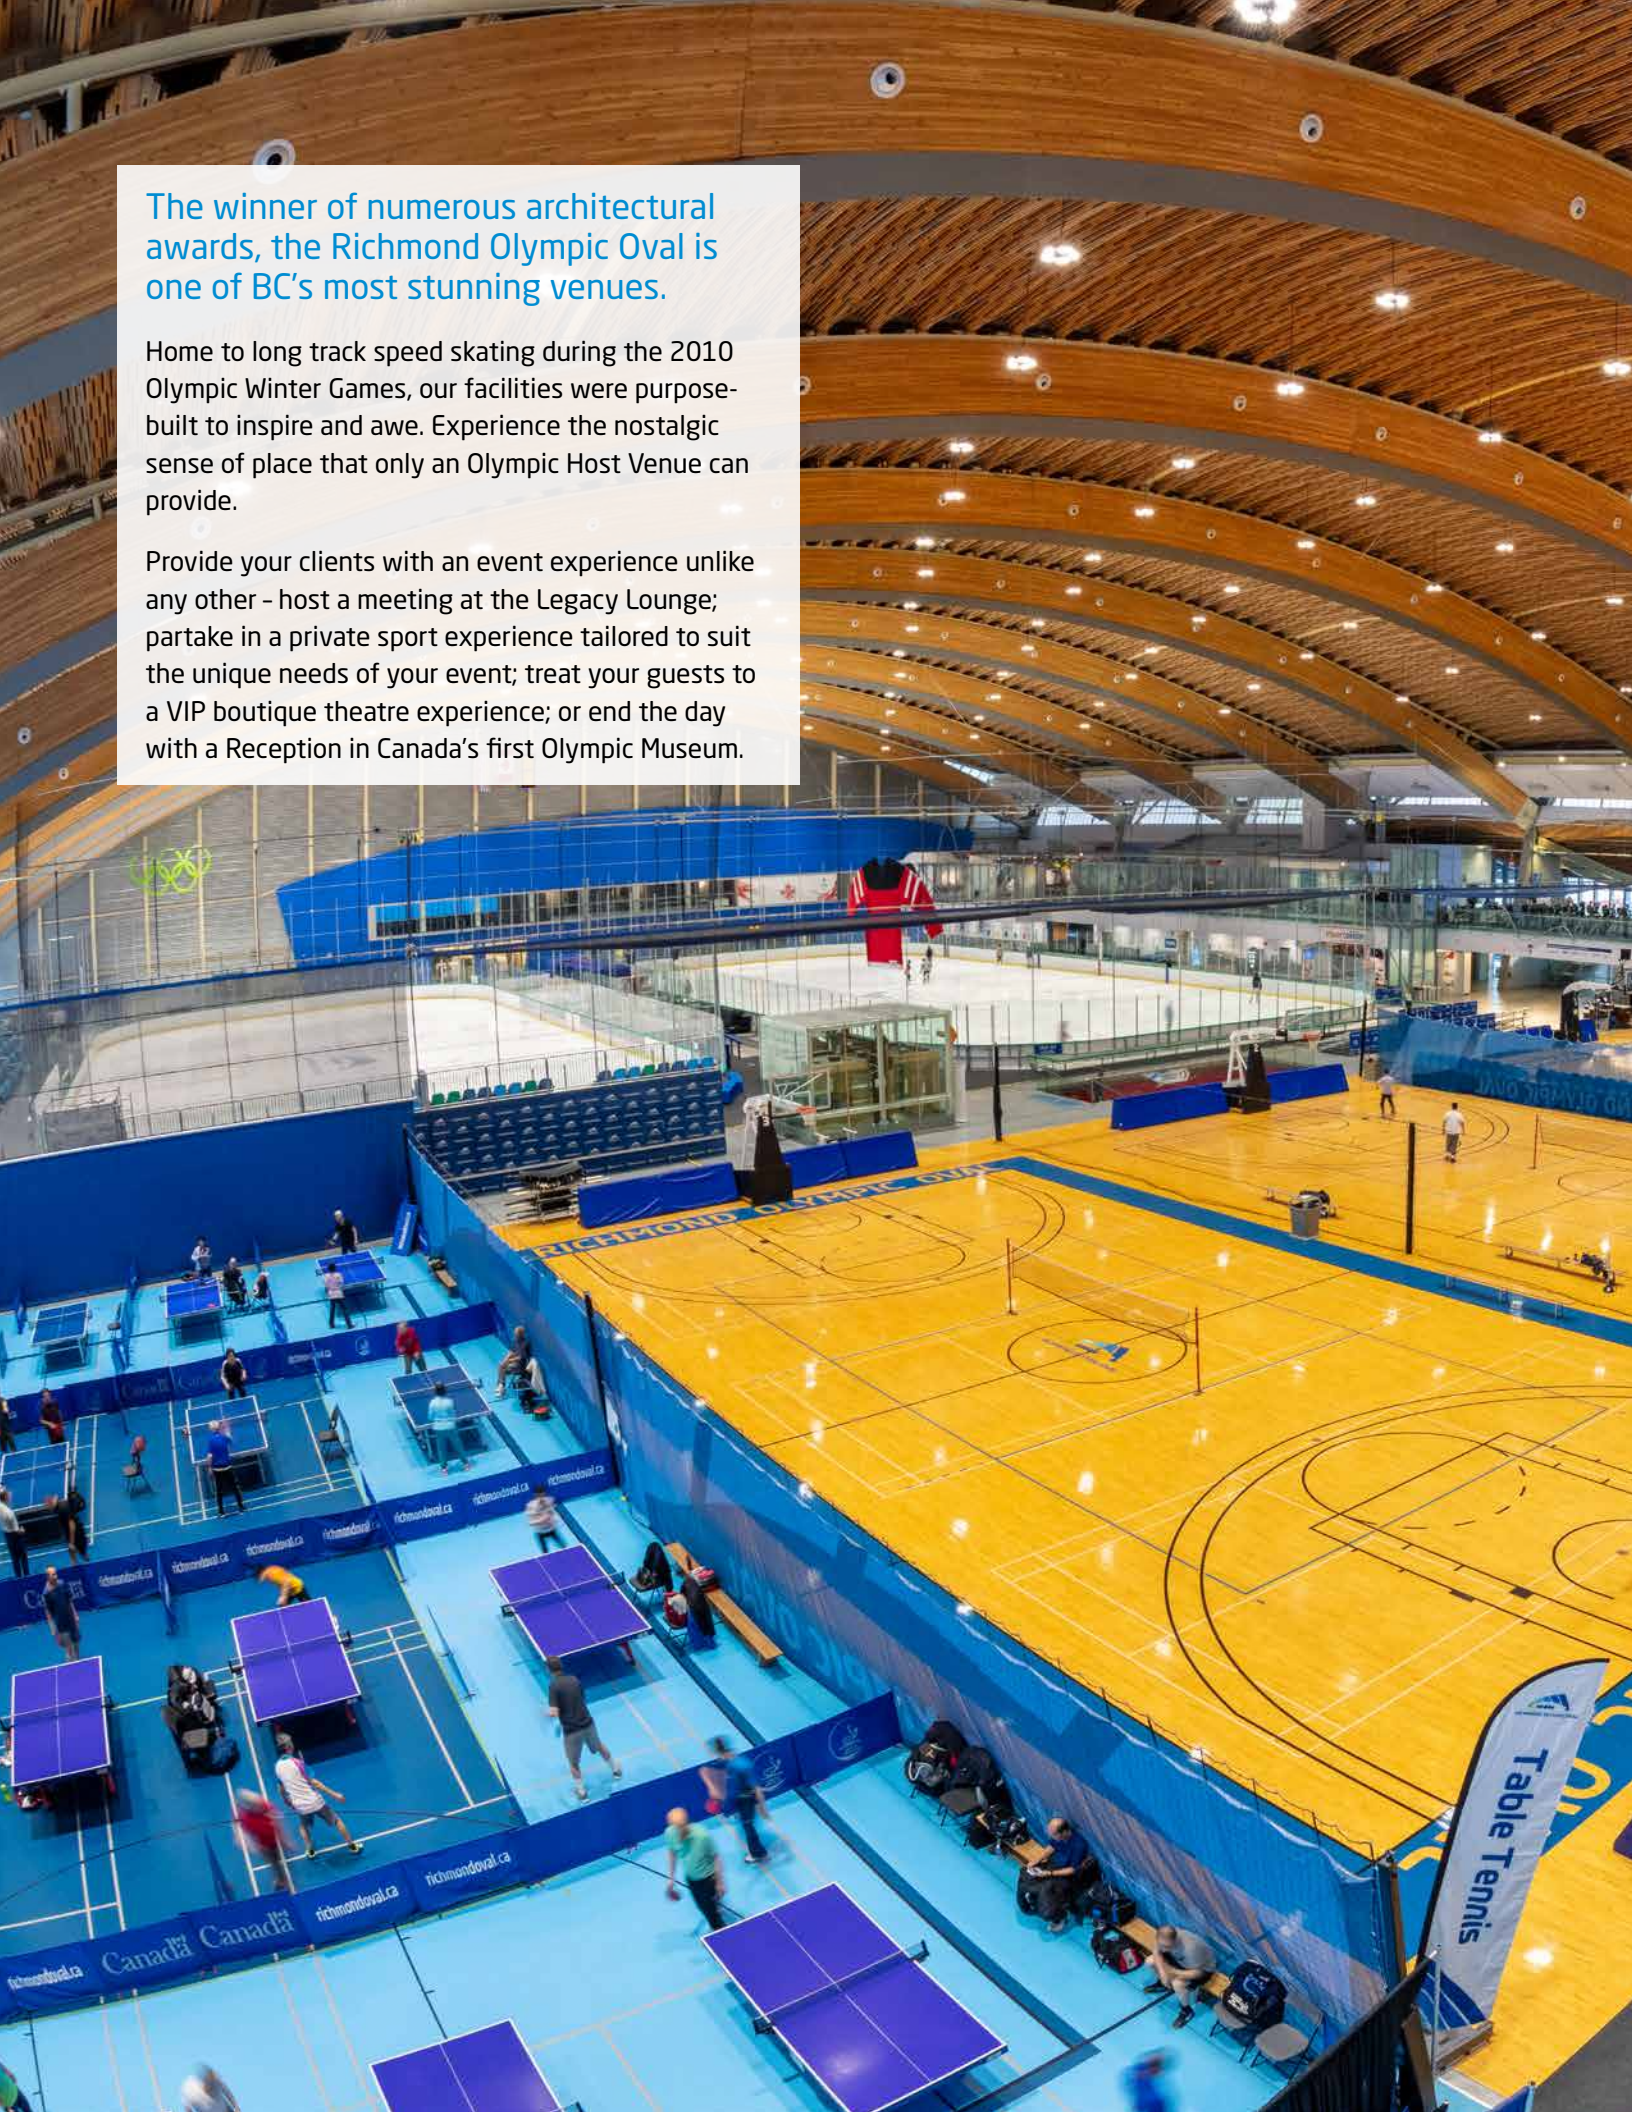

The winner of numerous architectural awards, the Richmond Olympic Oval is one of BC's most stunning venues.

Home to long track speed skating during the 2010 Olympic Winter Games, our facilities were purpose-built to inspire and awe. Experience the nostalgic sense of place that only an Olympic Host Venue can provide.

Provide your clients with an event experience unlike any other - host a meeting at the Legacy Lounge; partake in a private sport experience tailored to suit the unique needs of your event; treat your guests to a VIP boutique theatre experience; or end the day with a Reception in Canada's first Olympic Museum.