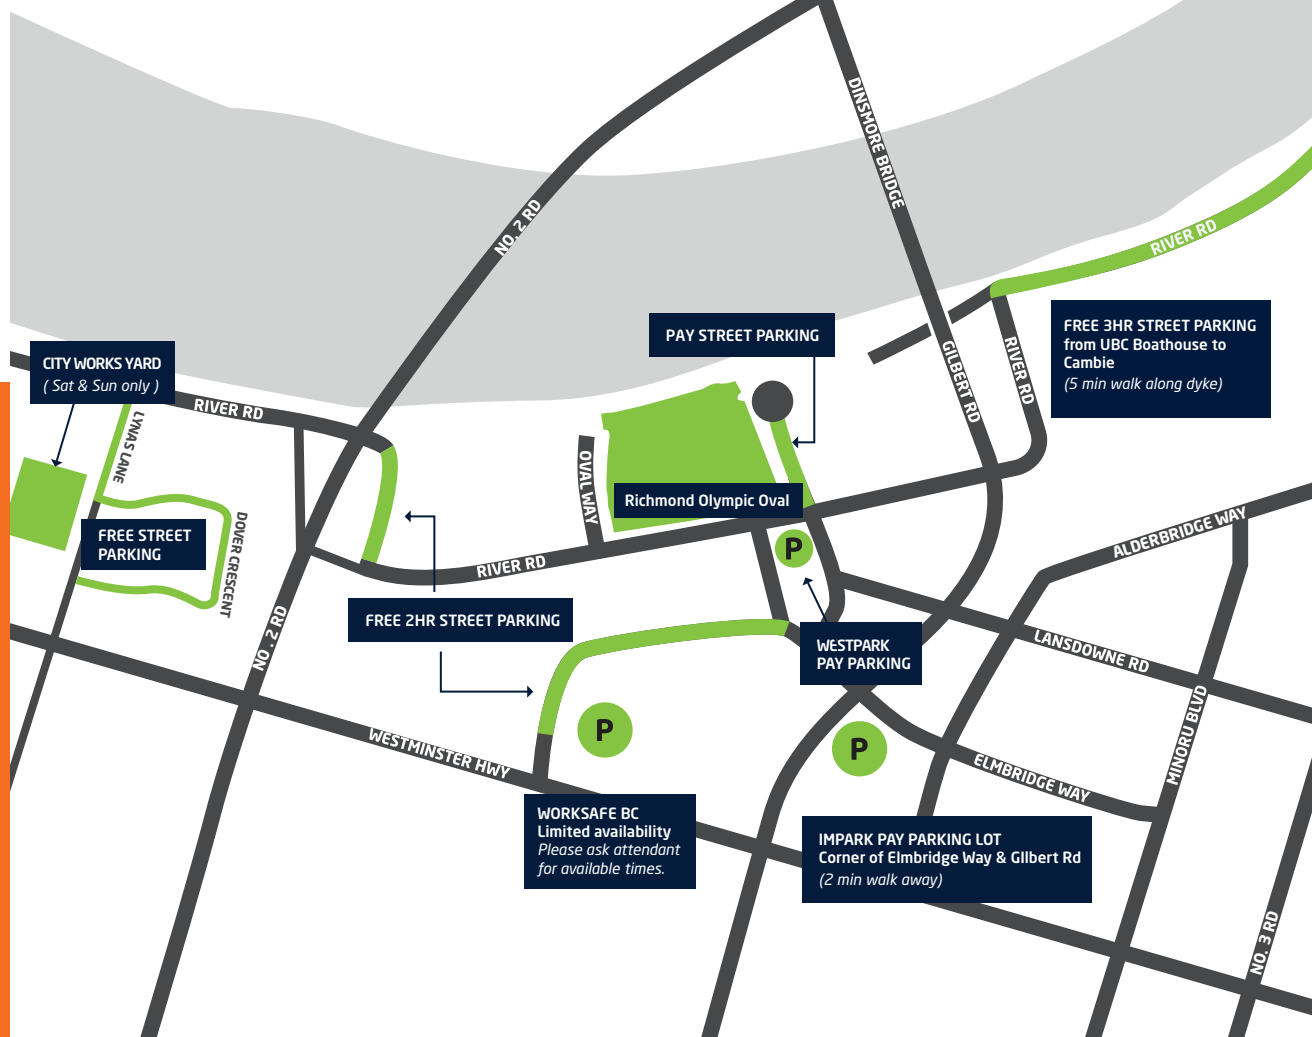

SPECIAL EVENT PARKING

ICE
COURTS
TRACK
FITNESS
CLIMBING
ROWING
MEMBERSHIP

richmondoval.ca

6111 River Road
Richmond, BC V7C 0A2
778.296.1400

CITY WORKS YARD
(Sat & Sun only)

FREE STREET
PARKING

FREE 2HR STREET
PARKING

WORKSAFE BC
Limited availability
Please ask attendant
for available times.

PAY STREET
PARKING

Richmond Olympic Oval

WESTPARK
PAY PARKING

IMPARK PAY PARKING LOT
Corner of Elmbridge Way & Gilbert Rd
(2 min walk away)

FREE 3HR STREET PARKING
from UBC Boathouse to
Cambie
(5 min walk along dyke)